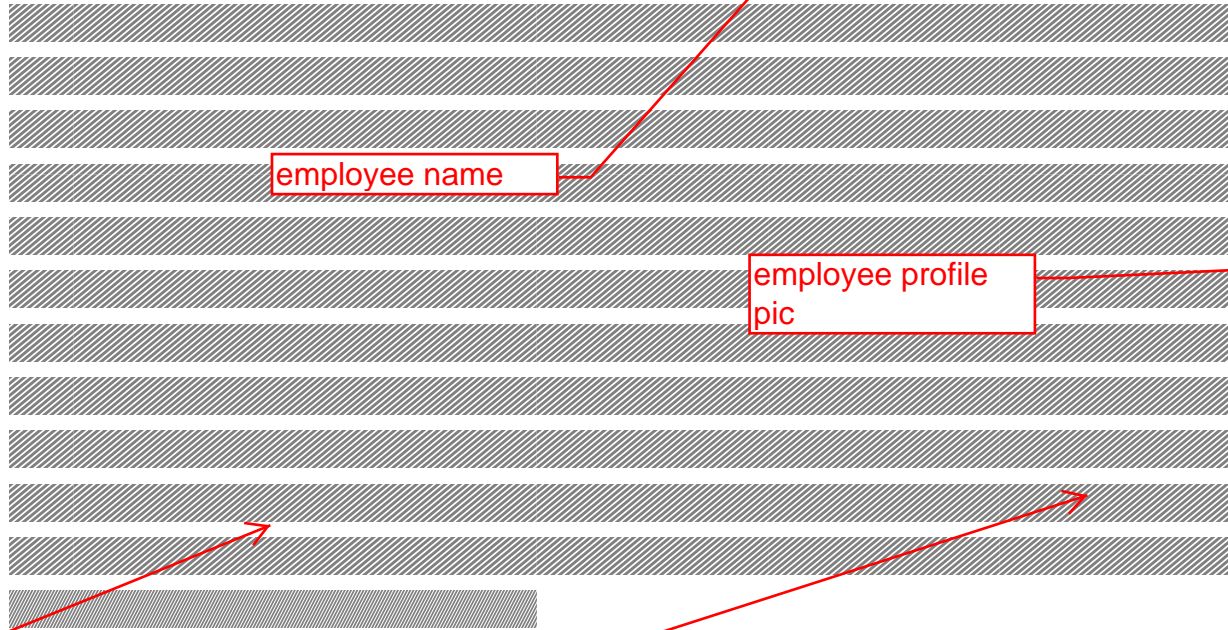

employee name

employee profile pic