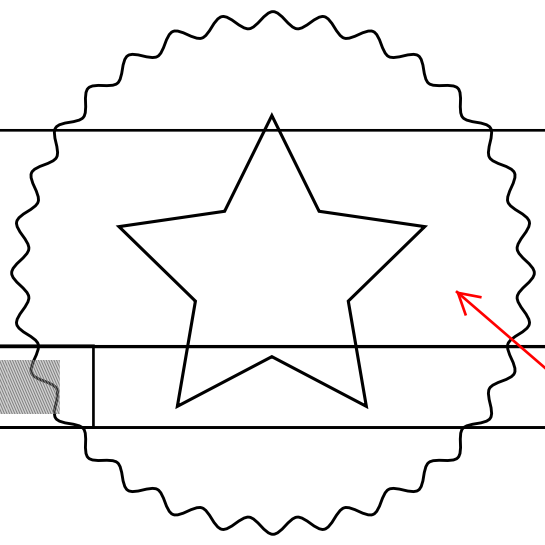

Homepage

Feedback/Contact form tab

Main Navigation Bar

Branding

Slideshow Images