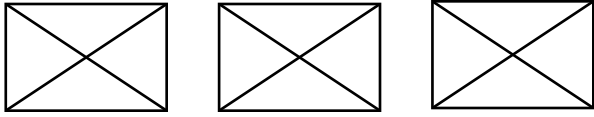

same as on blog page

employee name

employee profile pic