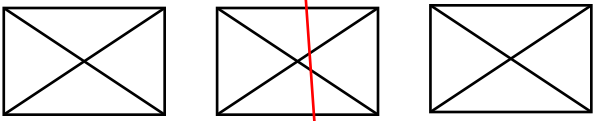

Stack of text input fields in the middle of the bottom section.

Three stacked boxes with an 'X' inside, representing a sliding overlay.

blog

address and hours

social media links

existing blog posts

twitter feed / recent comments

header image gets vertically shortened, to give a sense of the images, but not take up the whole page (could also be removed entirely). This carries over to the rest of the pages

location

social media links

expanded more detailed address and hours

google map with location detail

prices

same as on blog page

pricing chalkboard

The main content area is a large black rectangle containing a grid of grey hatched bars. The layout is as follows: